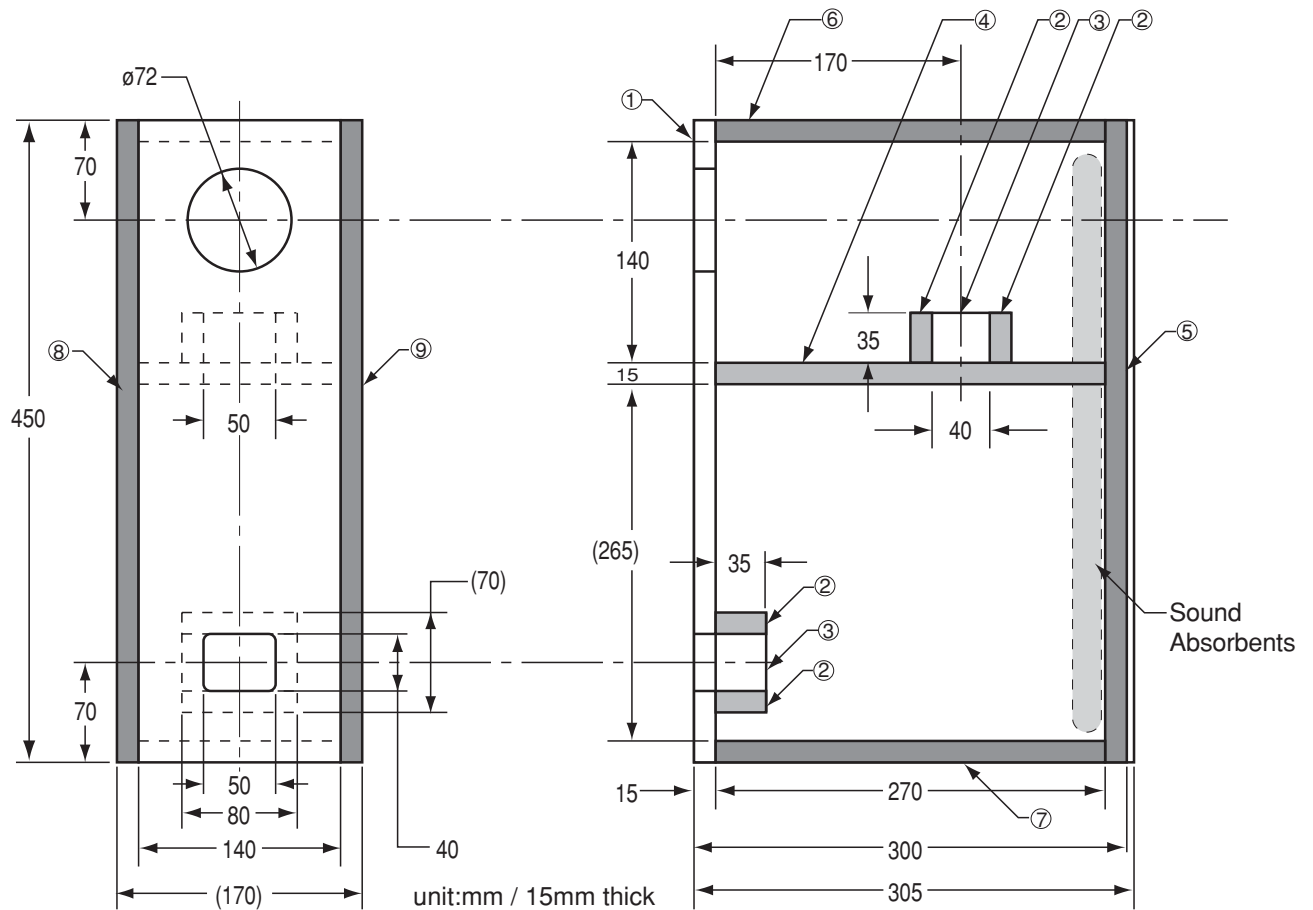

## Recommended Double Bass Reflex Type Enclosure

- This example shows a double bass reflex type enclosure for FE83E.
- The multiple bass reflex ports reproduce lower frequency.
- The first port is tuned 'Fb' to 127Hz and second port to 60Hz.
- Balanced low frequency tuning for high power handling.

## Recommended Standard Bass Reflex Type Enclosure

Example of FE83E standard bass reflex type enclosure. Internal volume is 6 liters tuned to approximately 90Hz (Fb).