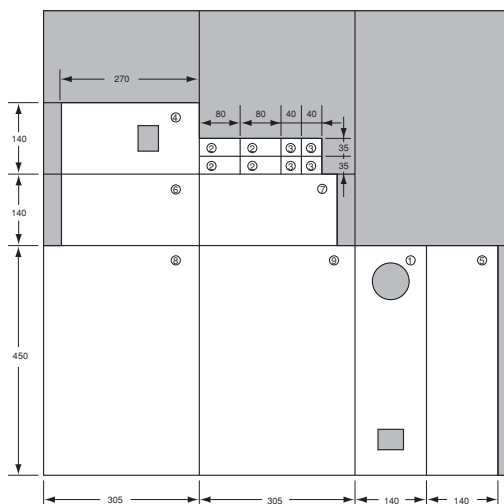

## Recommended Double Bass Reflex Type Enclosure

- This example shows a double bass reflex type enclosure for FE83E.
- The multiple bass reflex ports reproduce lower frequency.
- The first port is tuned 'Fb' to 127Hz and second port to 60Hz.
- Balanced low frequency tuning for high power handling.

## Recommended Standard Bass Reflex Type Enclosure

Example of FE83E standard bass reflex type enclosure. Internal volume is 6 liters tuned to approximately 90Hz (Fb).