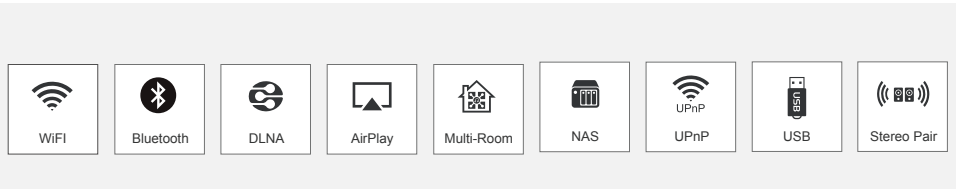

Up2Stream Pro V2

WiFi Audio Receiver
+
Bluetooth Audio Receiver
+
DLNA Audio Receiver
+
Airplay Audio Receiver
+
Multiroom Audio Receiver

APP Download

↓

Main Features

Streaming Services

Interface Introduction

Technical Specifications

<p>Interfaces</p> <p>DC input -5V-1A Micro USB -PIN connector</p> <p>Analog audio output -3.5mm mini jack for analog output -4 PIN connector for analog output</p> <p>Analog audio input -3.5mm mini jack for analog input -4 PIN connector for analog input IIS connector: for digital output USB host: to connect USB pen drive Ethernet RJ45: for wired LAN cable to connect internet GPIO: to burn software External LED/key: to extend the LED out LED indicators: to show the device status Reset: short press to reset the WIFI, long press to restore factory setting IR receiver: for remote control Extension port: UART TX/RX, ADC, KEY etc for external application Antennas for WiFi and Bluetooth</p>	<p>Network</p> <p>Wireless connection IEEE 802.11 b/g/n 2.4G Bluetooth 5.0 Wired connection Ethernet RJ45</p> <p>Audio parameters</p> <p>Music format: FLAC/MP3/AAC/AAC+/ALAC/APE/WAV Audio decode: 24bit, 192kHz Frequency response: 20Hz-20kHz SNR: 91dB THD: 0.03%</p> <p>Streaming protocols</p> <p>AirPlay, DLNA, UPnP, Spotify connect and Qplay</p>	<p>Control applications</p> <p>4STREAM for iOS and Android based smart devices iTunes for MAC and Windows PC Foobar2000 and other compatible third-party apps</p> <p>Music sources</p> <p>Online streaming services: Spotify, Deezer, Tuneln, Tidal, Qobuz, Napster, iHeartRadio, more coming in the near future Local storage: music stored on the mobile device memory, NAS,USB pen drive Aux input: 3.5mm mini jack</p> <p>General</p> <p>Power input: 5V-1A DC input Dimensions: 88*50*15mm Working temperature: 0~40°C</p>
---	---	--