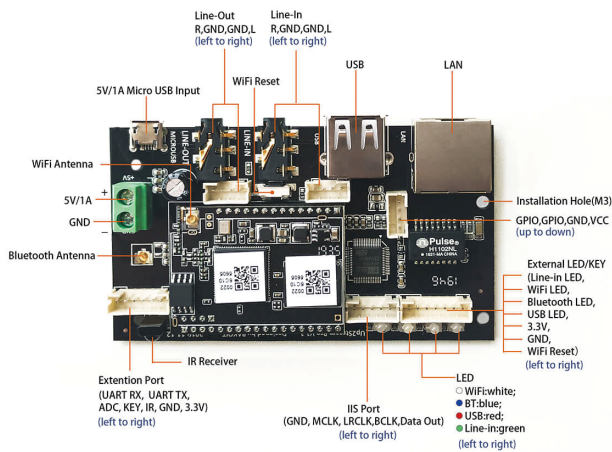

Up2Stream Pro V2

WiFi Audio Receiver
+
Bluetooth Audio Receiver
+
DLNA Audio Receiver
+
Airplay Audio Receiver
+
Multiroom Audio Receiver

APP Download

↓

Main Features

Streaming Services

Interface Introduction

Technical Specifications

<p>Interfaces</p> <p>DC input -5V-1A Micro USB -PIN connector</p> <p>Analog audio output -3.5mm mini jack for analog output -4 PIN connector for analog output</p> <p>Analog audio input -3.5mm mini jack for analog input -4 PIN connector for analog input IIS connector: for digital output USB host: to connect USB pen drive Ethernet RJ45: for wired LAN cable to connect internet GPIO: to burn software External LED/key: to extend the LED out LED indicators: to show the device status Reset: short press to reset the WIFI, long press to restore factory setting IR receiver: for remote control Extension port: UART TX/RX, ADC, KEY etc for external application Antennas for WiFi and Bluetooth</p>	<p>Network</p> <p>Wireless connection IEEE 802.11 b/g/n 2.4G Bluetooth 5.0 Wired connection Ethernet RJ45</p> <p>Audio parameters</p> <p>Music format: FLAC/MP3/AAC/AAC+/ALAC/APE/WAV Audio decode: 24bit, 192kHz Frequency response: 20Hz-20kHz SNR: 91dB THD: 0.03%</p> <p>Streaming protocols</p> <p>AirPlay, DLNA, UPnP, Spotify connect and Qplay</p>	<p>Control applications</p> <p>4STREAM for iOS and Android based smart devices iTunes for MAC and Windows PC Foobar2000 and other compatible third-party apps</p> <p>Music sources</p> <p>Online streaming services: Spotify, Deezer, Tuneln, Tidal, Qobuz, Napster, iHeartRadio, more coming in the near future Local storage: music stored on the mobile device memory, NAS,USB pen drive Aux input: 3.5mm mini jack</p> <p>General</p> <p>Power input: 5V-1A DC input Dimensions: 88*50*15mm Working temperature: 0~40°C</p>
---	---	--